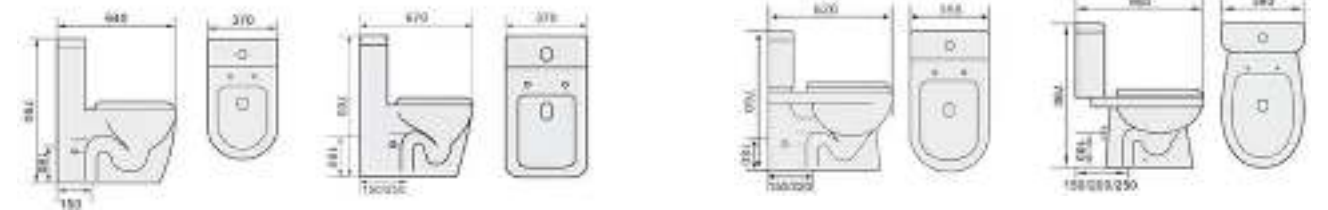

BhDcS2001-SS-SS
 plastic shower head
 - rainfall
 - size: 250mm

- **BiBiC001B-OF-WH** **W**
Flushing Cistern for Floor-standing WC
- 3/4.5 litres dual flush
- Available in P-trap & S-trap

- **BiBiC0001-OF-WH**
Washdown One-piece Toilet
Size: 646x376x798mm
S-trap: 150mm Roughing-in
P-trap: 180mm Roughing-in
- **BiBiC0002-OF-WH**
Washdown One-piece Toilet
Size: 676x376x798mm
S-trap: 150/250mm Roughing-in
P-trap: 180mm Roughing-in
- **BiBiC0018-OF-WH**
Washdown Close Coupled Toilet
Size: 626x355x766mm
S-trap: 150/220mm Roughing-in
P-trap: 180mm Roughing-in
- **BiBiC0015-OF-WH**
Washdown Close Coupled Toilet
Size: 656x386x796mm
S-trap: 150/200/250mm Roughing-in
P-trap: 180mm Roughing-in

- **BiBiC0018-OF-WH**
Washdown Close Coupled Toilet
Size: 626x355x766mm
P-trap: 180mm Roughing-in
- **BiBiC0006-OF-WH**
Washdown Close Coupled Toilet
Size: 565x365x776mm
P-trap: 180mm Roughing-in
- **BiBiC0010-OF-WH**
Washdown Close Coupled Toilet
Size: 565x360x740mm
P-trap: 180mm Roughing-in