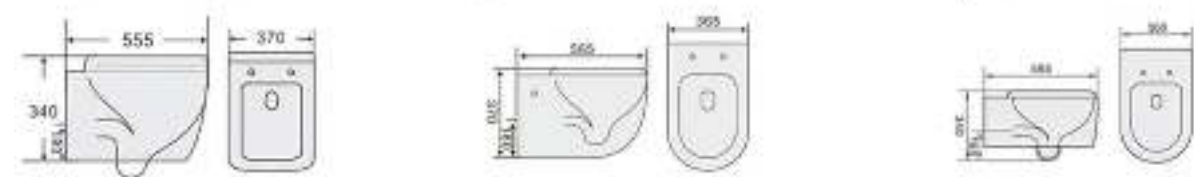

BhDcS2001-SS-SS
 plastic shower head
 - rainfall
 - size: 250mm

- **BiBiC001B-OF-WH** **W**
Flushing Cistern for Floor-standing WC
- 3/4.5 litres dual flush
- Available in P-trap & S-trap

- **BiBiC0001-OF-WH**
Washdown One-piece Toilet
Size: 646x376x798mm
S-trap: 150mm Roughing-in
P-trap: 180mm Roughing-in
- **BiBiC0002-OF-WH**
Washdown One-piece Toilet
Size: 676x376x798mm
S-trap: 150/250mm Roughing-in
P-trap: 180mm Roughing-in
- **BiBiC0018-OF-WH**
Washdown Close Coupled Toilet
Size: 626x355x766mm
S-trap: 150/220mm Roughing-in
P-trap: 180mm Roughing-in
- **BiBiC0015-OF-WH**
Washdown Close Coupled Toilet
Size: 656x386x796mm
S-trap: 150/200/250mm Roughing-in
P-trap: 180mm Roughing-in

- **BiBiC0018-OF-WH**
Washdown Close Coupled Toilet
Size: 626x355x766mm
P-trap: 180mm Roughing-in
- **BiBiC0006-OF-WH**
Washdown Close Coupled Toilet
Size: 565x365x776mm
P-trap: 180mm Roughing-in
- **BiBiC0010-OF-WH**
Washdown Close Coupled Toilet
Size: 565x360x740mm
P-trap: 180mm Roughing-in