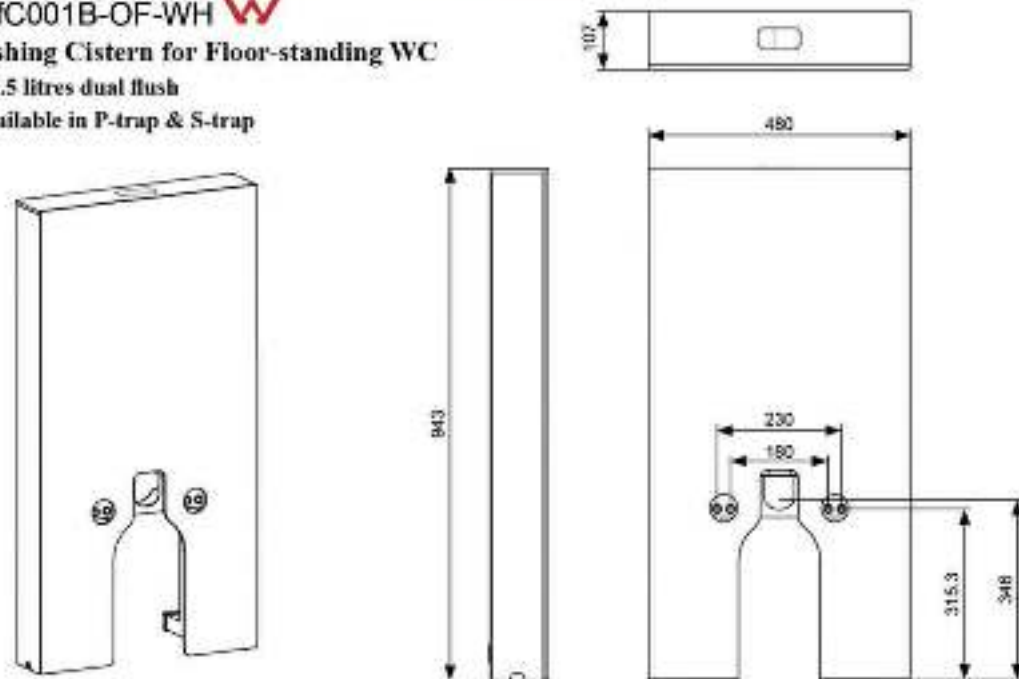

W ACS BhDcS2005-SS-SS
 plastic shower head
 - light gray
 - rainfall
 - size: 200mm

W BhDcS2006-SS-SS
 plastic shower head
 - chrome
 - rainfall
 - size: 200 x 200mm

BhDcS2002-SS-SS

BhDcS3013-SS-SS
 Hand shower
 *rainfall

BhDcS2001-SS-SS
 plastic shower head
 - rainfall
 - size: 250mm

- **BiBiC001B-OF-WH** **W**
Flushing Cistern for Floor-standing WC
- 3/4.5 litres dual flush
- Available in P-trap & S-trap

- **BiBiC0001-OF-WH**
Washdown One-piece Toilet
Size: 646x376x798mm
S-trap: 150mm Roughing-in
P-trap: 180mm Roughing-in
- **BiBiC0002-OF-WH**
Washdown One-piece Toilet
Size: 676x376x798mm
S-trap: 150/250mm Roughing-in
P-trap: 180mm Roughing-in
- **BiBiC0018-OF-WH**
Washdown Close Coupled Toilet
Size: 626x355x766mm
S-trap: 150/220mm Roughing-in
P-trap: 180mm Roughing-in
- **BiBiC0015-OF-WH**
Washdown Close Coupled Toilet
Size: 656x386x796mm
S-trap: 150/200/250mm Roughing-in
P-trap: 180mm Roughing-in

- **BiBiC0018-OF-WH**
Washdown Close Coupled Toilet
Size: 626x355x766mm
P-trap: 180mm Roughing-in
- **BiBiC0006-OF-WH**
Washdown Close Coupled Toilet
Size: 565x365x776mm
P-trap: 180mm Roughing-in
- **BiBiC0010-OF-WH**
Washdown Close Coupled Toilet
Size: 565x360x740mm
P-trap: 180mm Roughing-in